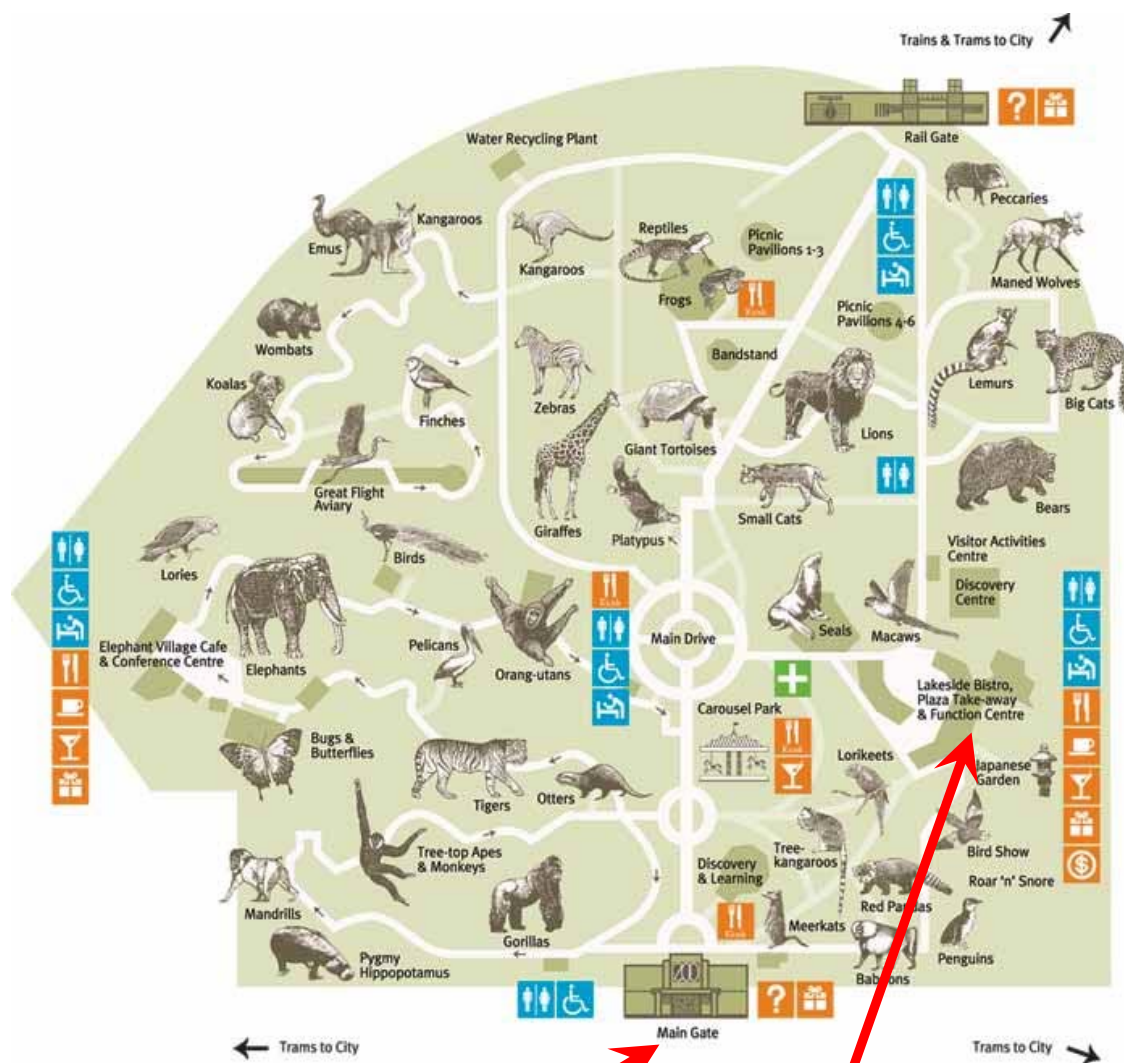

# Non-CO<sub>2</sub> greenhouse gas fluxes in Australian landscapes

15-16 May 2007  
University of Melbourne

## Rainforest Room, Melbourne Zoo

Melbourne Zoo is located only minutes north from the city centre, within Royal Park. Car parking is available or visitors can take the tram or train to reach the Zoo.

*Tram 55* runs from William Street Monday through Sunday. Take Stop 23 and walk to the Main Gate at the southern end of the Zoo.

*Tram 19* runs from Elizabeth Street in the city along Royal Parade. Take Stop Nr 16, Walker Street and walk across to the Main Gate at the southern end of the Zoo.

Conference entry from Main Zoo Entrance

Location of Rainforest Room in the Zoo